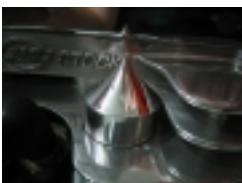

Spiked Magnetic Headbolt Covers

$59.95

Spiked Magnetic Headbolt covers set of (4) S&S EVO Style - Covers Washer [[Product Details...]](#)